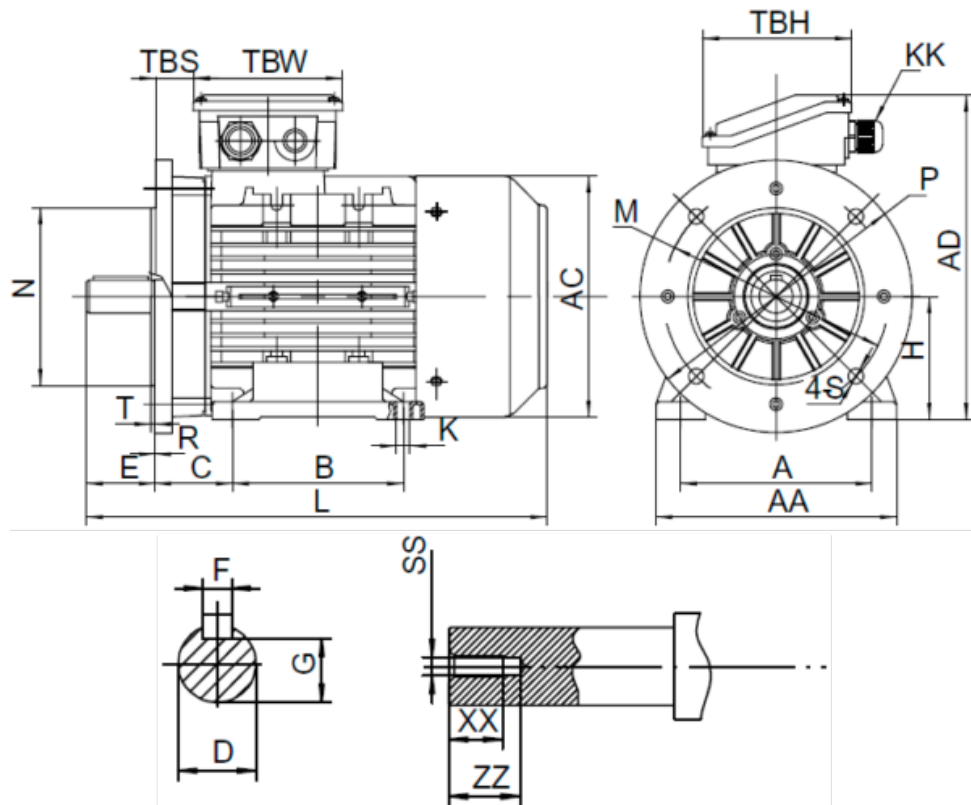

Data Sheet

Article number: 2516001104170140

Description: Kleedrive T2A 803-4 1.1kw 1400 rpm UL/CSA
3x230/400V 50HZ IP55 B35 Eff=81.4%

Measures

A = 125	F = 6	TBW = 109
AA = 160	G = 15.5	XX = 16
AC = Ø157	H = 80	ZZ = 21
AD = 214	HD = 134	
B = 100	L = 277	
C = 50	SS = M6	
D = Ø19	TBH = 109	
E = 40	TBS = 26.5	